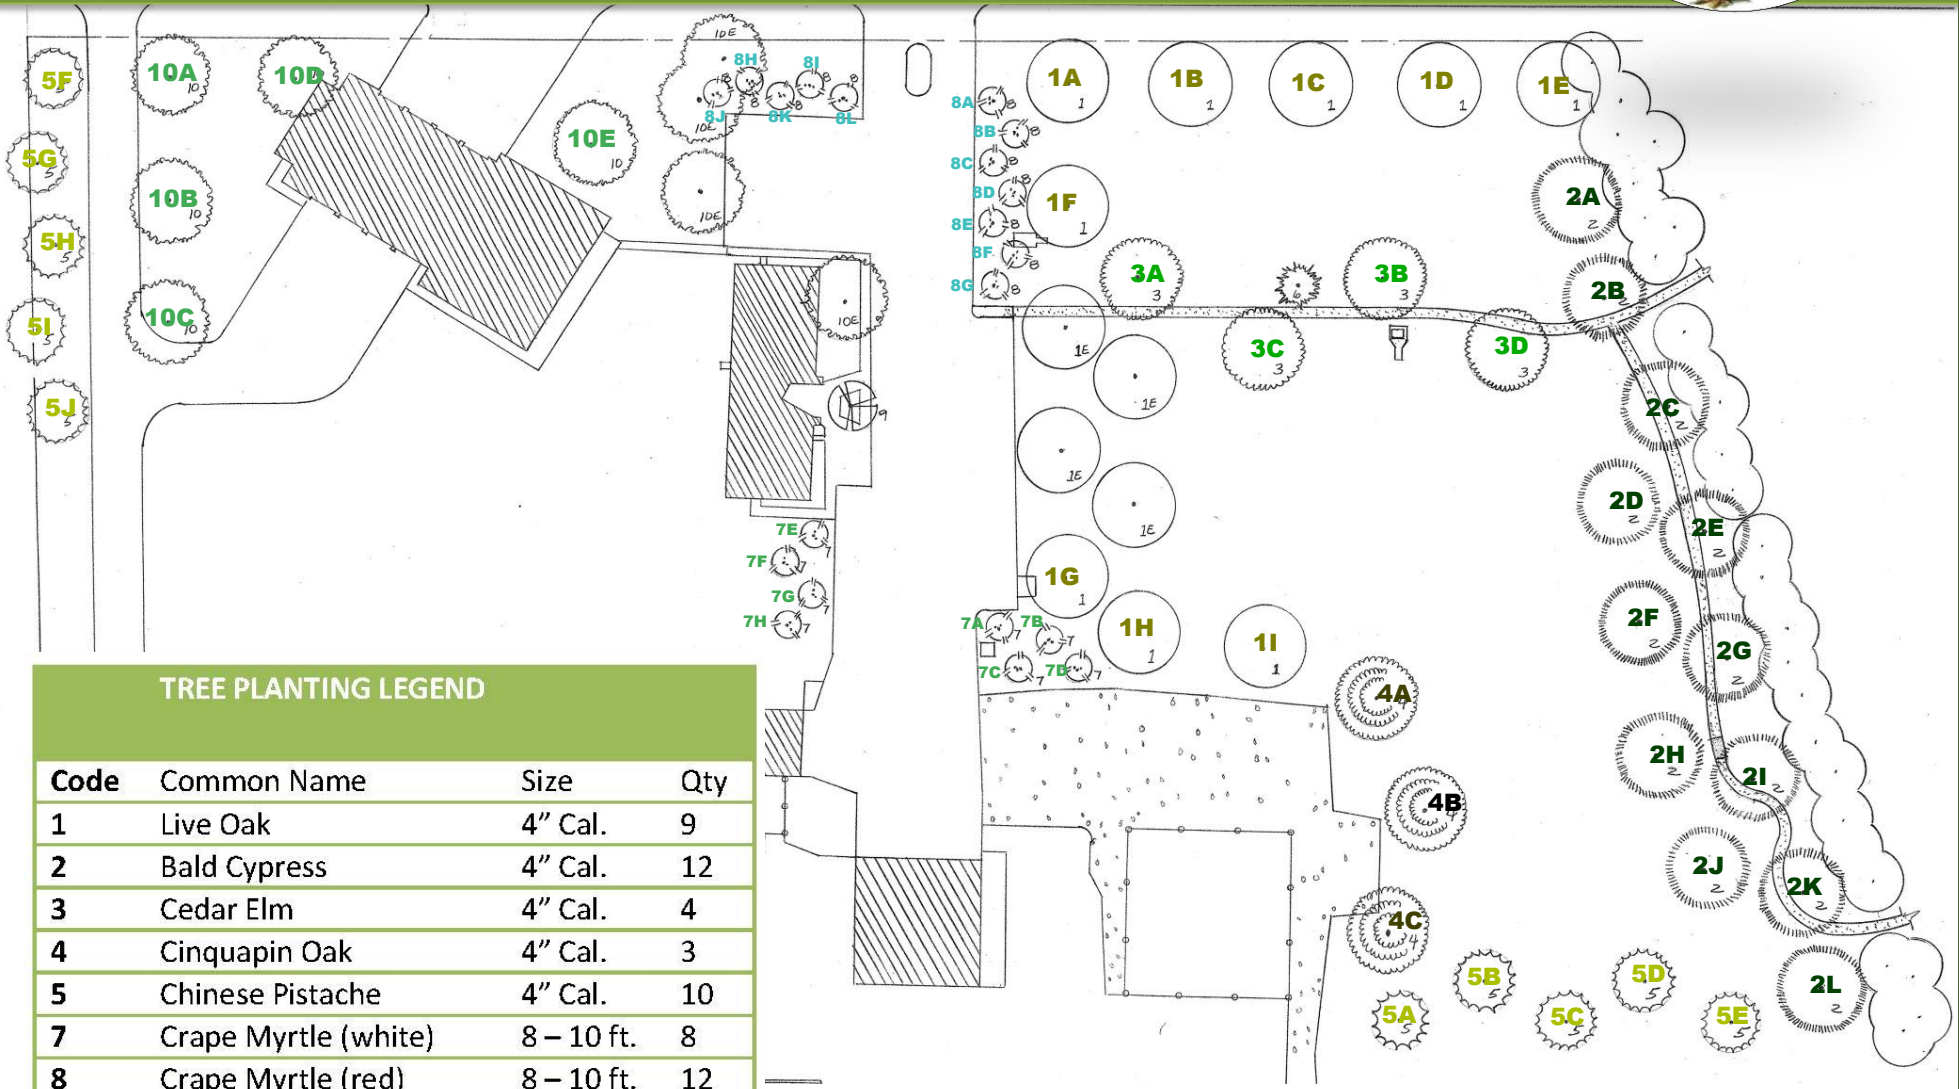

Living Legacy

Tree Program

TREE PLANTING LEGEND

Code	Common Name	Size	Qty
1	Live Oak	4" Cal.	9
2	Bald Cypress	4" Cal.	12
3	Cedar Elm	4" Cal.	4
4	Cinquapin Oak	4" Cal.	3
5	Chinese Pistache	4" Cal.	10
7	Crape Myrtle (white)	8 – 10 ft.	8
8	Crape Myrtle (red)	8 – 10 ft.	12
10	Red Oak Shumard	4" Cal.	5