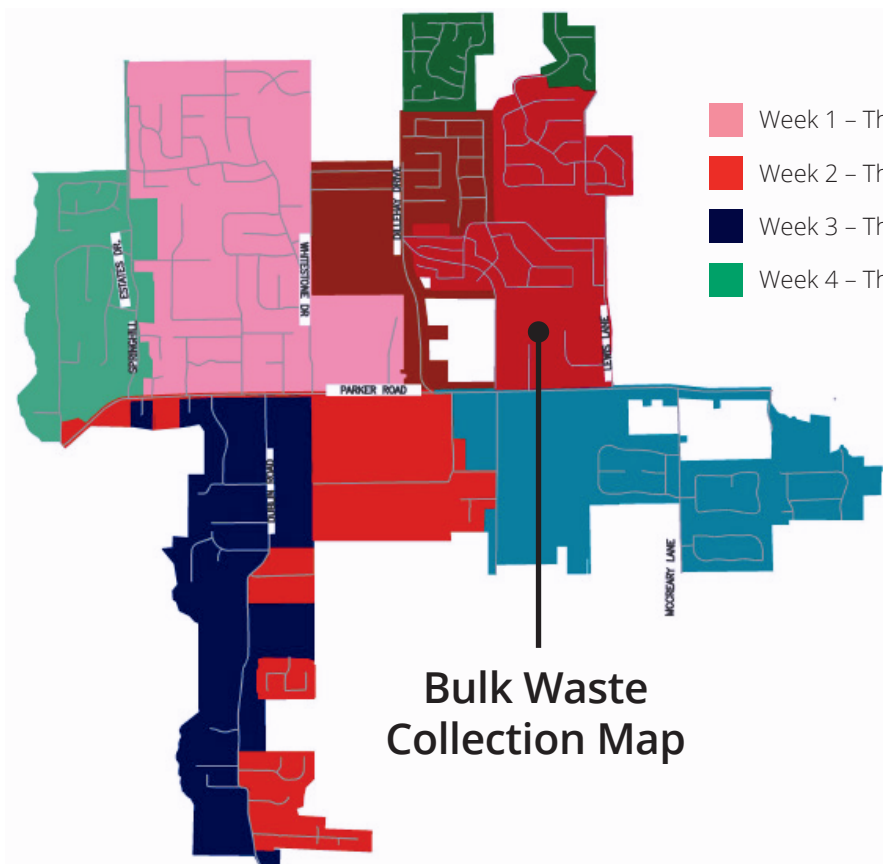

City of Parker - New 2022 Bulk Collection Calendar

The new bulk waste schedule begins January 1, 2022

■ Holiday

JANUARY								FEBRUARY								MARCH								APRIL							
S	M	T	W	T	F	S		S	M	T	W	T	F	S		S	M	T	W	T	F	S		S	M	T	W	T	F	S	
						1		Week 1		1	2	3	4	5		Week 1		1	2	3	4	5								1	2
Week 1	2	3	4	5	6	7	8	Week 2	6	7	8	9	10	11	12	Week 2	6	7	8	9	10	11	12	Week 1	3	4	5	6	7	8	9
Week 2	9	10	11	12	13	14	15	Week 3	13	14	15	16	17	18	19	Week 3	13	14	15	16	17	18	19	Week 2	10	11	12	13	14	15	16
Week 3	16	17	18	19	20	21	22	Week 4	20	21	22	23	24	25	26	Week 4	20	21	22	23	24	25	26	Week 3	17	18	19	20	21	22	23
Week 4	23	24	25	26	27	28	29		27	28							27	28	29	30	31			Week 4	24	25	26	27	28	29	30
30	31																														

MAY								JUNE								JULY								AUGUST							
S	M	T	W	T	F	S		S	M	T	W	T	F	S		S	M	T	W	T	F	S		S	M	T	W	T	F	S	
Week 1	1	2	3	4	5	6	7	Week 1			1	2	3	4		Week 1						1	2	Week 1		1	2	3	4	5	6
Week 2	8	9	10	11	12	13	14	Week 2	5	6	7	8	9	10	11	Week 2	3	4	5	6	7	8	9	Week 2	7	8	9	10	11	12	13
Week 3	15	16	17	18	19	20	21	Week 3	12	13	14	15	16	17	18	Week 3	10	11	12	13	14	15	16	Week 3	14	15	16	17	18	19	20
Week 4	22	23	24	25	26	27	28	Week 4	19	20	21	22	23	24	25	Week 4	17	18	19	20	21	22	23	Week 4	21	22	23	24	25	26	27
29	30	31							26	27	28	29	30				24	25	26	27	28	29	30		28	29	30	31			

SEPTEMBER								OCTOBER								NOVEMBER								DECEMBER							
S	M	T	W	T	F	S		S	M	T	W	T	F	S		S	M	T	W	T	F	S		S	M	T	W	T	F	S	
Week 1				1	2	3		Week 1					1			Week 1			1	2	3	4	5	Week 1					1	2	3
Week 2	4	5	6	7	8	9	10	Week 2	2	3	4	5	6	7	8	Week 2	6	7	8	9	10	11	12	Week 2	4	5	6	7	8	9	10
Week 3	11	12	13	14	15	16	17	Week 3	9	10	11	12	13	14	15	Week 3	13	14	15	16	17	18	19	Week 3	11	12	13	14	15	16	17
Week 4	18	19	20	21	22	23	24	Week 4	16	17	18	19	20	21	22	Week 4	20	21	22	23	24	25	26	Week 4	18	19	20	21	22	23	24
25	26	27	28	29	30				23	24	25	26	27	28	29		27	28	29	30					25	26	27	28	29	30	31